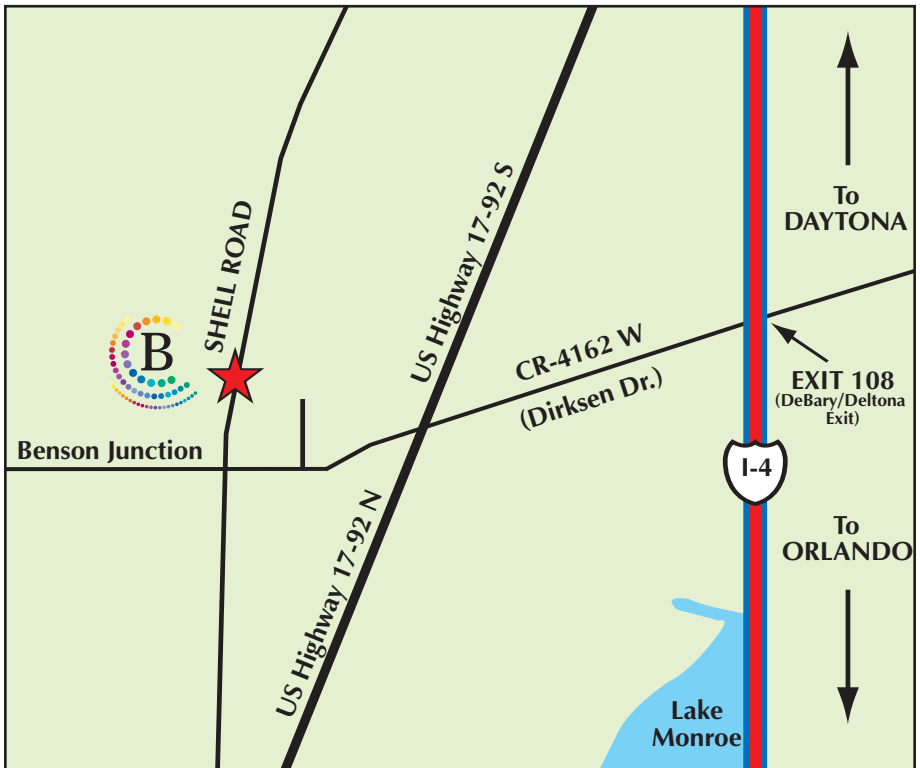

## DIRECTIONS:

### From DAYTONA BEACH

Take I-4 West to EXIT 108 (DeBary/Deltona Exit).

Turn RIGHT onto DIRKSEN DR. / CR-4162 W (becomes Benson Junction Rd. after crossing US 17-92).

Turn RIGHT onto S. SHELL RD.

### From ORLANDO

Take I-4 East to EXIT 108 (DeBary/Deltona Exit).

Turn RIGHT onto DIRKSEN DR. / CR-4162 W (becomes Benson Junction Rd. after crossing US 17-92).

Turn RIGHT onto S. SHELL RD.

398 S. Shell Road  
DeBary, FL 32713  
386.668.1860